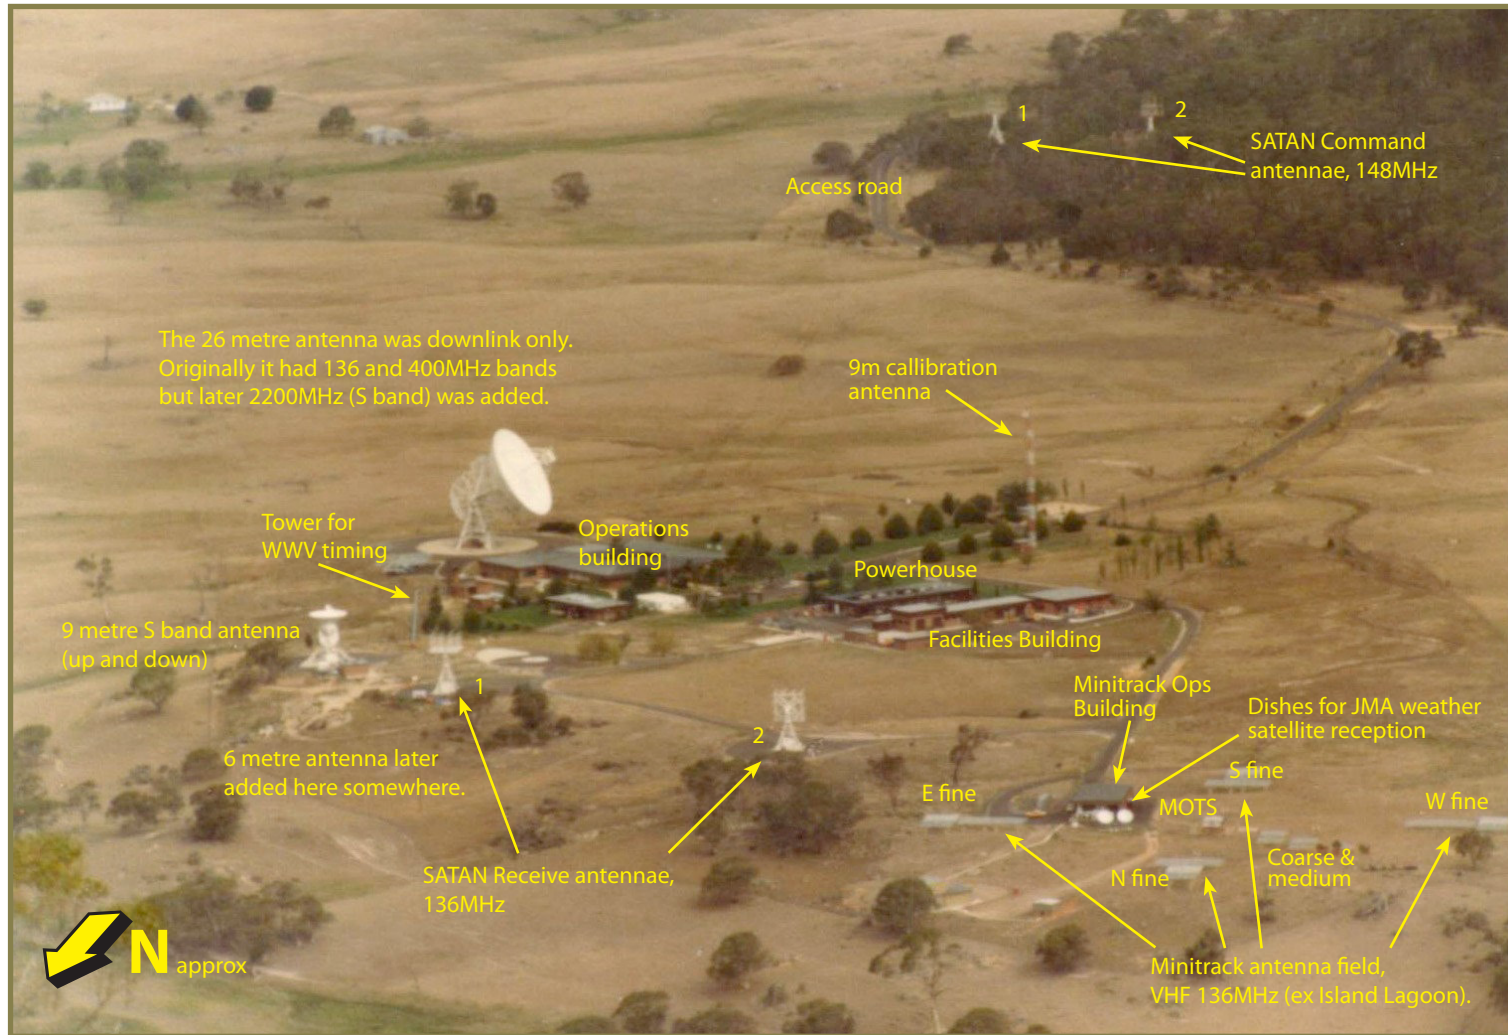

# Orroral Valley Tracking Station circa 1981

Photo by Scott Hendry from the Honeysuckle Creek Collimation Tower ridge.  
Annotations by Colin Mackellar, with thanks to Gordon Owtrim, Ted Barnes, Andy Hope and Rob Quick.  
v.1.3 - 17 February 2010.

# Orroral Valley Tracking Station circa 1981

Photo by Scott Hendry from the Honeysuckle Creek Collimation Tower ridge.